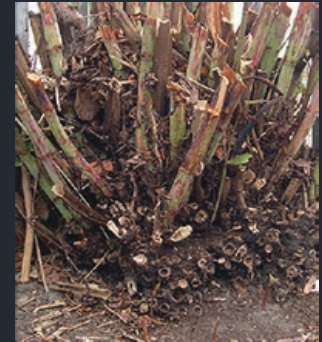

Rhizome Crown at Base